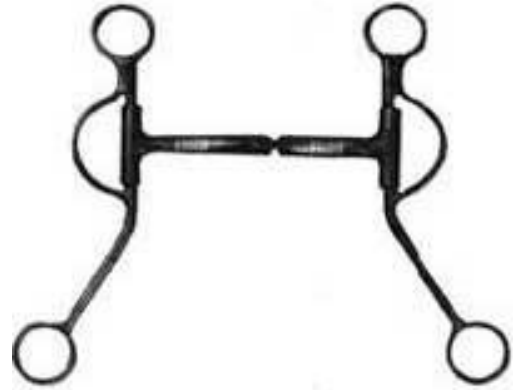

Equestrian Equipment

SSI-22-2208

22 cm, 8¾"

Email: sheffieldsurgicalinstruments@gmail.com
Web: www.sheffieldsurgicalinst.com