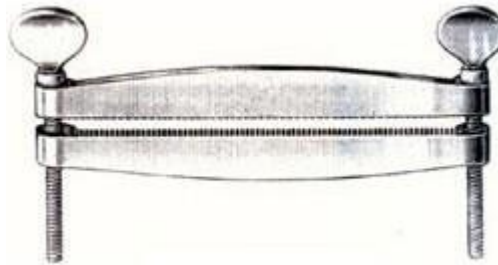

Email: sheffieldsurgicalinstruments@gmail.com
Web: www.sheffieldsurgicalinst.com

Instruments for Dog Care

Instruments For Dog Care

SSI-22-3301

Ear clamps for dog, straight of light metal
11.5 cm, 4½", 15.5cm, 6¼"